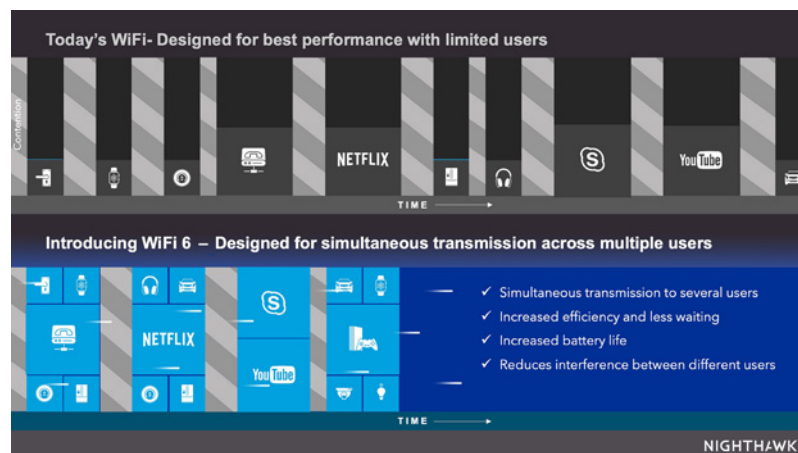

NIGHTHAWK® APP—Easily set up your router and get more out of your WiFi. Includes remote access to manage your network away from home

AX WIFI SUPPORTS ALL CURRENT WIFI DEVICES—WiFi 6 supports all current WiFi device and is backward compatible with WiFi 5 and earlier generation devices

VPN SUPPORT—On PC, MAC, & now also with OpenVPN Connect app on iOS & Android, securely access your home network & Internet connection from your mobile device remotely

STANDARDS-BASED WIFI SECURITY (802.11i, 128-bit AES encryption with PSK)

GUEST NETWORK—Separate and secure network for your guests

AUTOMATIC FIRMWARE UPDATE—Delivers latest security patches to the router

Orthogonal Frequency Division Multiple Access (OFDMA)

Using the uplink and downlink OFDMA feature of WiFi 6, the WiFi traffic is managed much more efficiently since data is transmitted from different devices concurrently, rather than having each device's data wait for its turn. This results in an efficient use of air-time, reduced latency, and increased bandwidth to add more devices to your network.